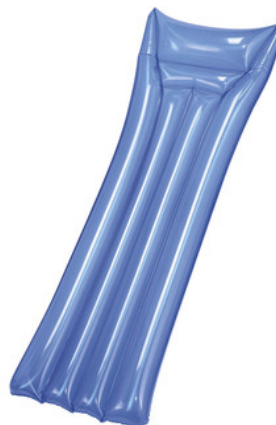

Product Info

Article: 10018900

Productsheet created: 09:44 10/05/2011

Itemnumber: 10018900 Inflatable matrass - blue

Item description: Inflatable Mattress. Use this inflatable mattress for floating or sunbathing.

Catalog info (names/pages): The Catalogue 2011 269

Color(s): Blue

Material: Inflatable Mattress

Print Position: Front, Centered on top

Print Method: Screenprint

Print width MM: 160

Print Height MM: 160

Print Max. colours: 1